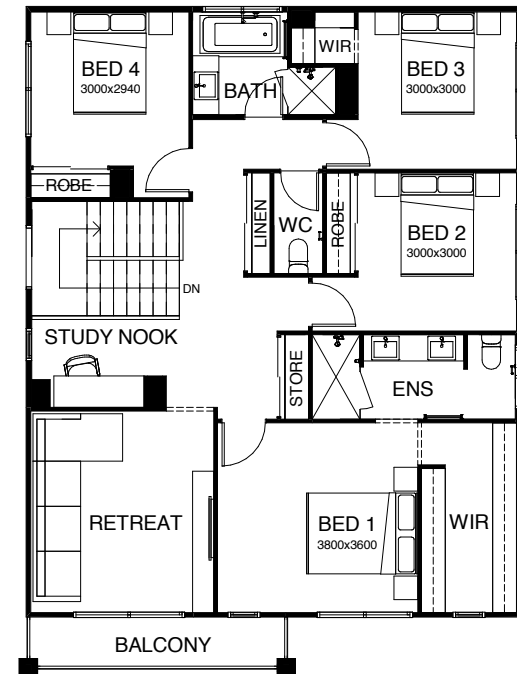

# STOCKHOLM 267

Fabulous family living is the hallmark of this stunning four bedroom design. Upstairs is dedicated to private time – the master suite with an integrated private space where parents can unwind, adjoined by a large retreat and a convenient study nook. Downstairs the generously-sized media room is at the front of the house, there's a separate study, and the well-designed kitchen, dining and living area flows seamlessly out to the entertaining space at the rear. Contact us today to customise the Stockholm home to you!

<b>FRONTAGE</b>	12.15m
<b>TOTAL FLOOR AREA</b>	267.7m <sup>2</sup>
<b>EXTERIOR LENGTH</b>	16.15m
<b>EXTERIOR WIDTH</b>	10.95m

 4 | 
  3 | 
  2.5 | 
  2 | 
  2

This document is produced for marketing and illustration purposes and should only be used as a guide. Please note all plans are not to scale, and all images, materials used and inclusions are indicative only. © Copyright of Bold Living.