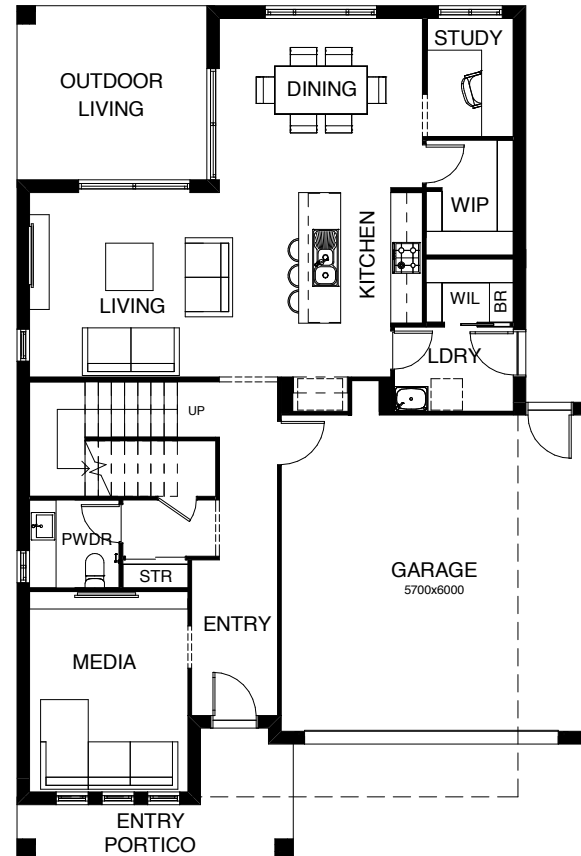

**BOLD LIVING**

*create your dream*

**LAWNTON LAKES DISPLAY HOME**

STOCKHOLM 267

# STOCKHOLM 267

Fabulous family living is the hallmark of this stunning four bedroom design. Upstairs is dedicated to private time – the master suite with an integrated private space where parents can unwind, adjoined by a large retreat and a convenient study nook. Downstairs the generously-sized media room is at the front of the house, there's a separate study, and the well-designed kitchen, dining and living area flows seamlessly out to the entertaining space at the rear. Contact us today to customise the Stockholm home to you!

<b>FRONTAGE</b>	12.15m
<b>TOTAL FLOOR AREA</b>	267.7m <sup>2</sup>
<b>EXTERIOR LENGTH</b>	16.15m
<b>EXTERIOR WIDTH</b>	10.95m

 4 | 
  3 | 
  2.5 | 
  2 | 
  2

This document is produced for marketing and illustration purposes and should only be used as a guide. Please note all plans are not to scale, and all images, materials used and inclusions are indicative only. © Copyright of Bold Living.